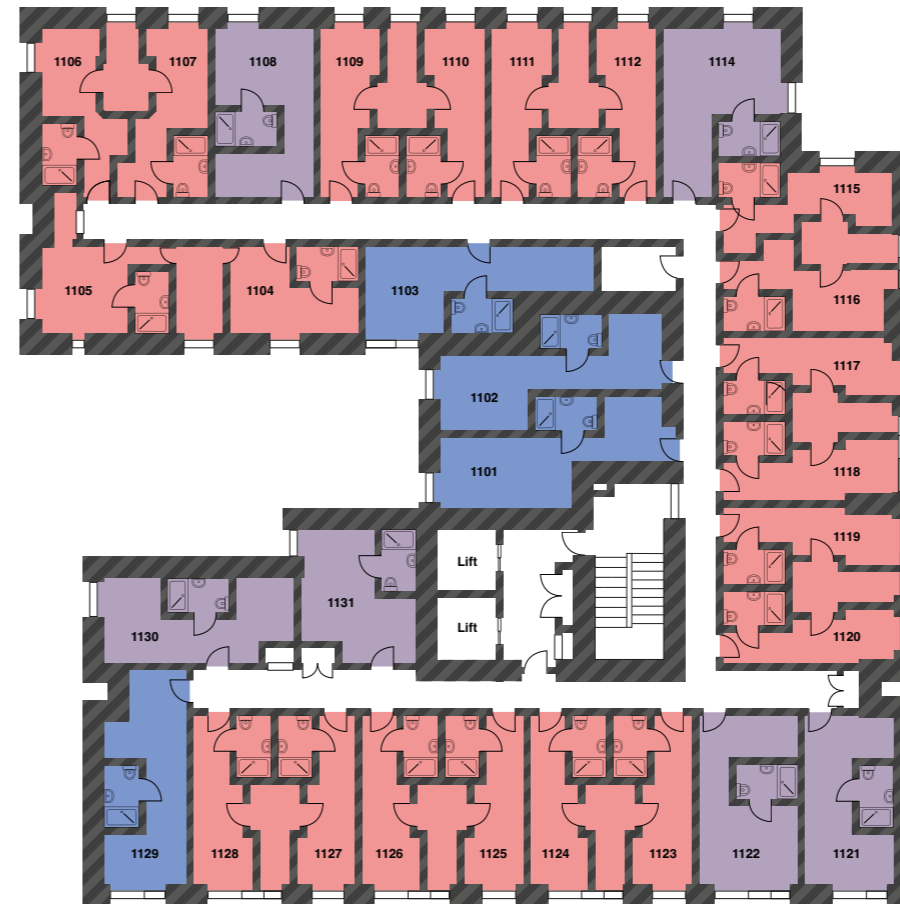

- Standard Studio
- Large Studio
- Club Twodio

CROWN PLACE, PORTSMOUTH SIXTH & SEVENTH FLOOR

PRIMA\VIDAE

Surrey St

Surrey St

- Standard Studio
- Large Studio
- Club Twodio

CROWN PLACE, PORTSMOUTH EIGHTH & NINTH FLOOR

PRIMA\VIDAE

Surrey St

Surrey St

- Standard Studio
- Large Studio
- Standard Twodio

CROWN PLACE, PORTSMOUTH TENTH & ELEVENTH FLOOR

PRIMA\VIDAE

Surrey St

Surrey St

-  Studio Plus
-  Large Studio Plus
-  Standard Twodio

CROWN PLACE, PORTSMOUTH TWELFTH & THIRTEENTH FLOOR

PRIMA\VIDAE

Surrey St

Surrey St

- Studio Plus
- Large Studio Plus
- Standard Twodio

CROWN PLACE, PORTSMOUTH
FOURTEENTH & FIFTEENTH FLOOR