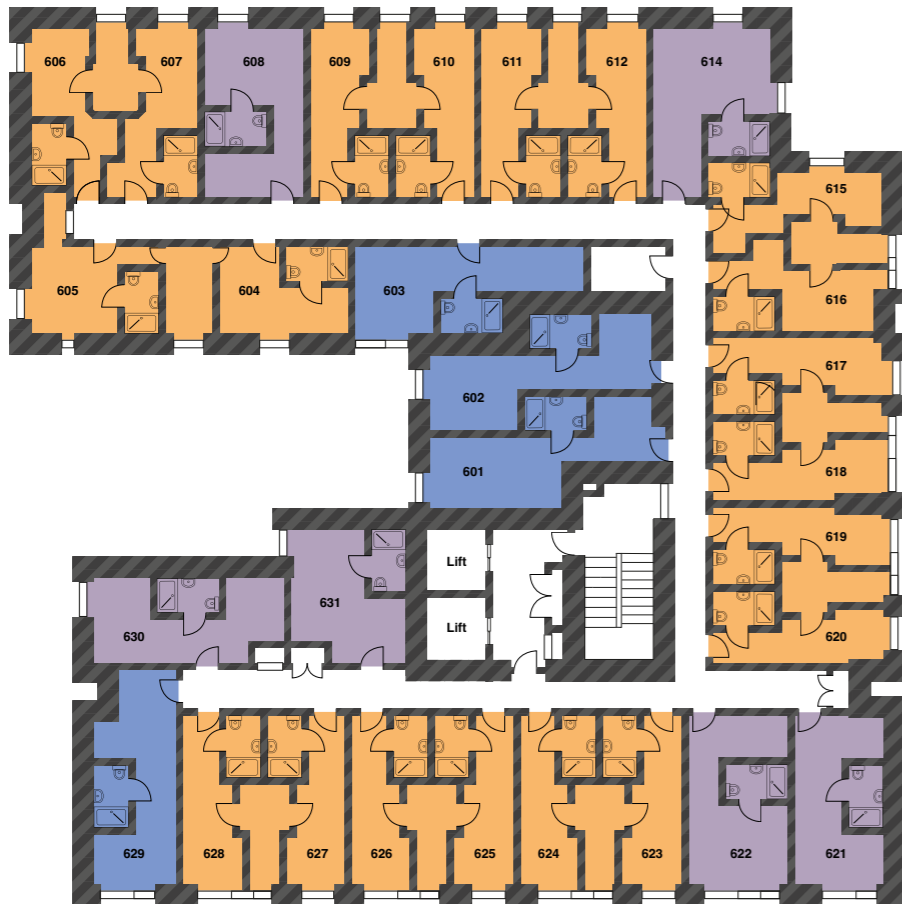

PRIMA\VIDAE

Surrey St

Surrey St

- Standard Studio
- Large Studio
- Club Twodio

CROWN PLACE, PORTSMOUTH FOURTH & FIFTH FLOOR

PRIMA\VIDAE

Surrey St

Surrey St

- Standard Studio
- Large Studio
- Club Twodio

CROWN PLACE, PORTSMOUTH SIXTH & SEVENTH FLOOR

PRIMA\VIDAE

Surrey St

Surrey St

- Standard Studio
- Large Studio
- Club Twodio

CROWN PLACE, PORTSMOUTH EIGHTH & NINTH FLOOR