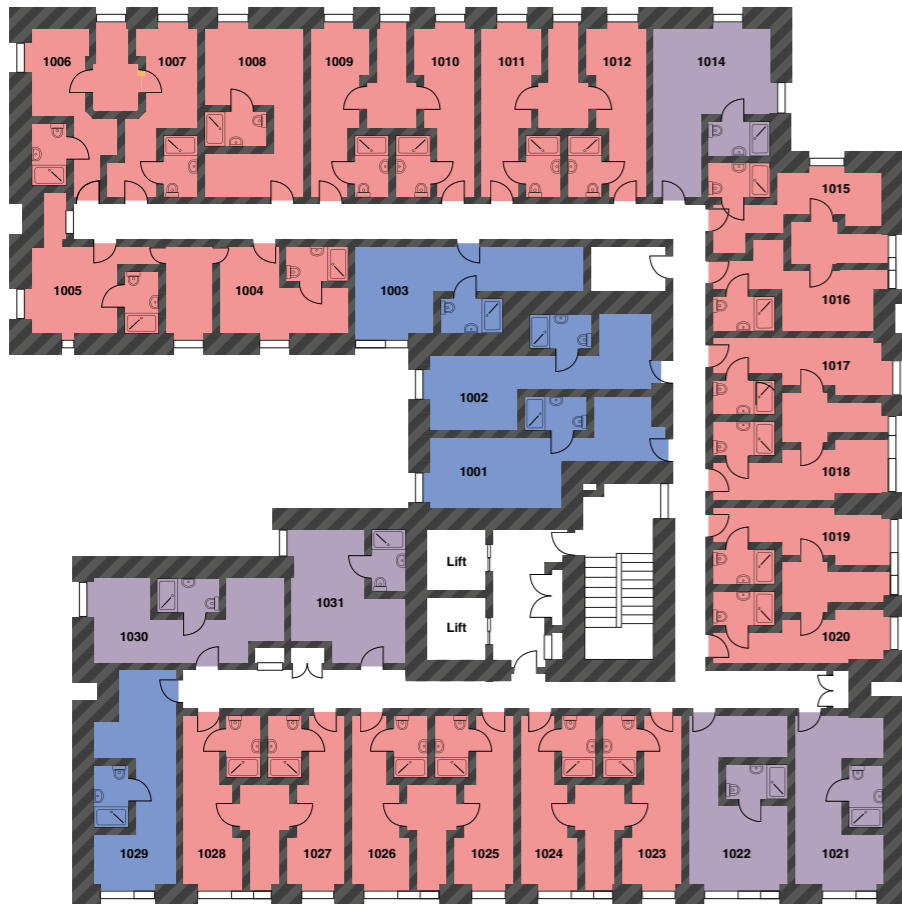

Surrey St

Surrey St