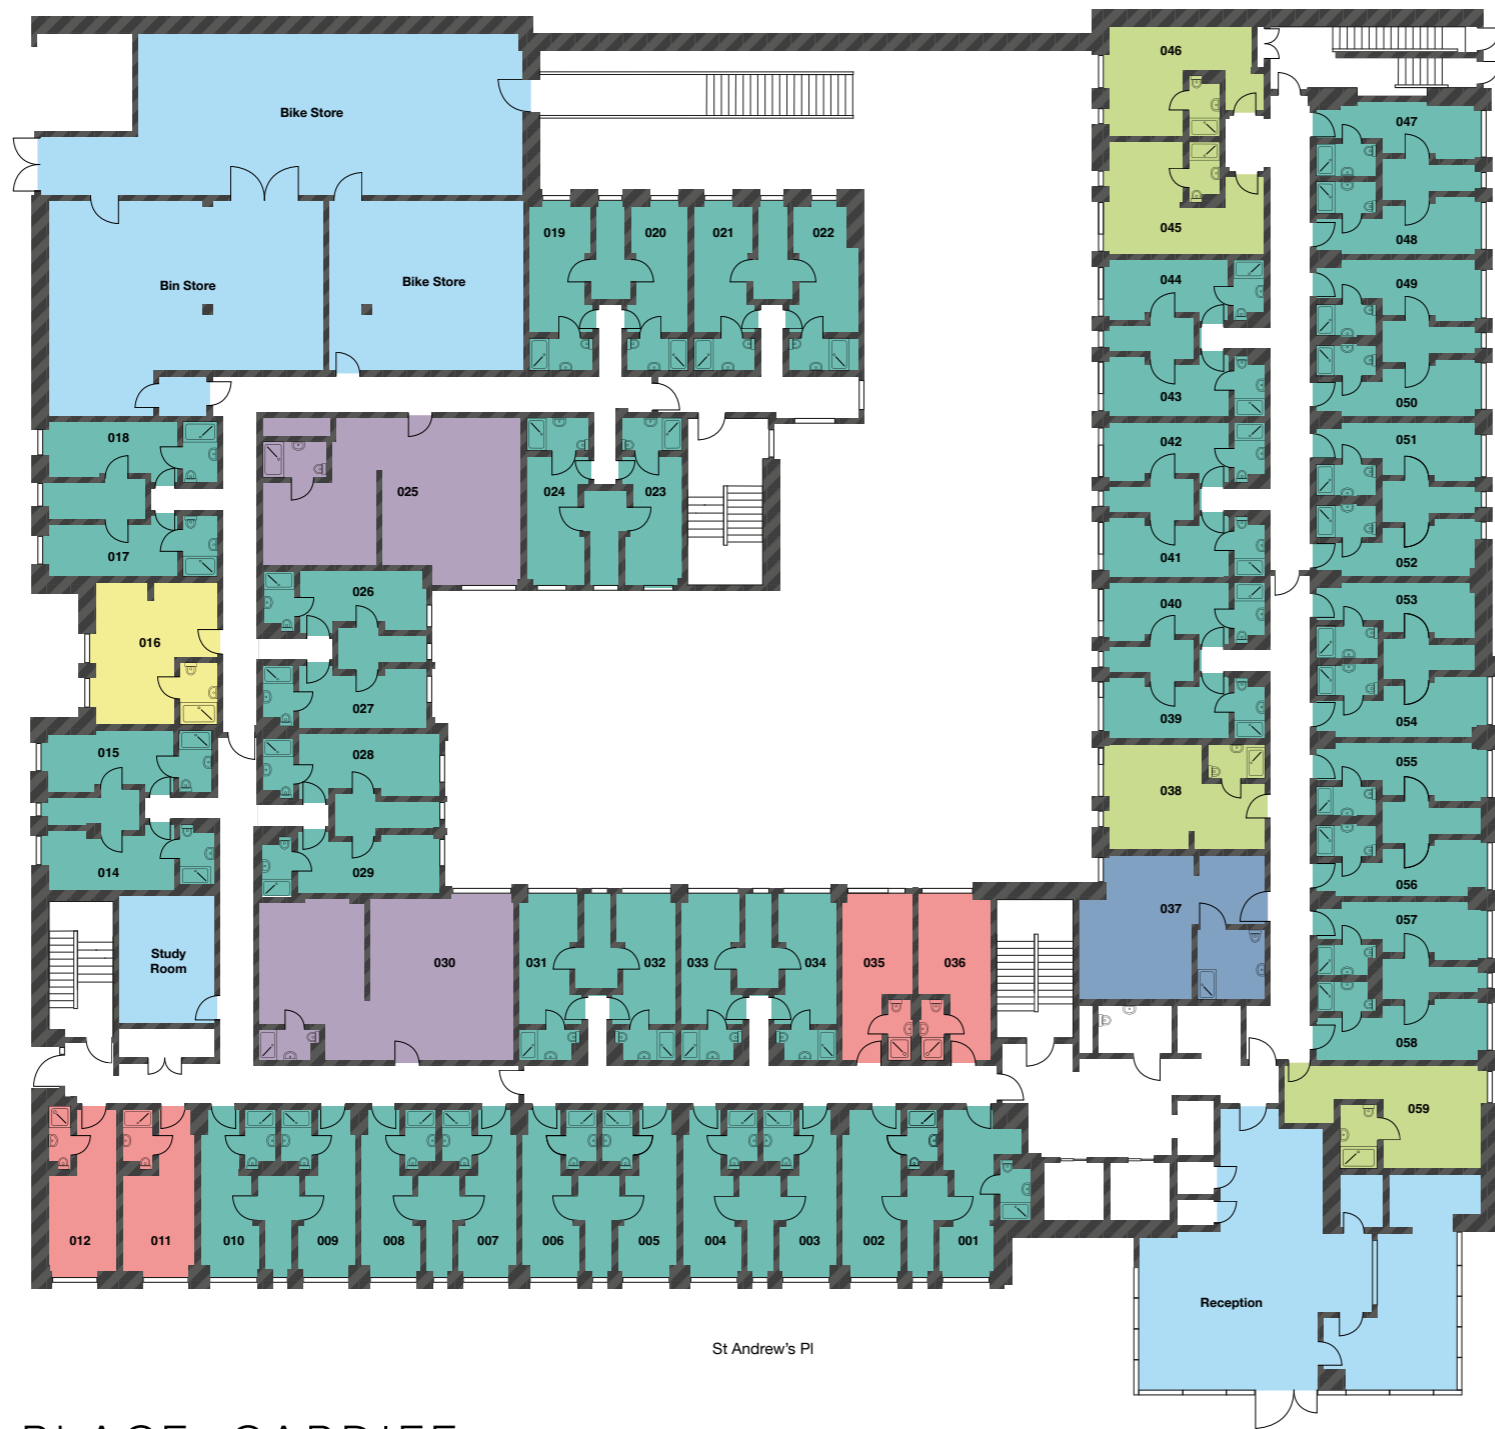

Park Grove

- Club Twodio
- Standard Plus Twodio
- Standard Studio
- Premium Studio
- Large Studio
- Extra Large Studio
- One Bed Apartment
- Communal Area

St Andrew's Pl

CROWN PLACE, CARDIFF
LOWER GROUND FLOOR

CROWN PLACE, CARDIFF
GROUND FLOOR

Park Grove

- Standard Twodio
- Standard Studio
- Premium Studio
- Large Studio
- Extra Large Studio
- One Bed Apartment
- Communal Area

St Andrew's Pl

CROWN PLACE, CARDIFF
FIRST FLOOR

CROWN PLACE, CARDIFF
SECOND FLOOR

Park Grove

- Standard Plus Twodio
- Standard Studio
- Premium Studio
- Large Studio
- Extra Large Studio
- One Bed Apartment
- Communal Area

CROWN PLACE, CARDIFF
THIRD FLOOR

St Andrew's Pl

Park Grove

- Standard Plus Twodio
- Standard Studio
- Premium Studio
- Large Studio
- Extra Large Studio
- One Bed Apartment
- Communal Area

CROWN PLACE, CARDIFF
FOURTH FLOOR

- Premium Twodio
- Standard Studio
- Standard Plus Studio
- Premium Studio
- Large Studio
- Extra Large Studio
- One Bed Apartment
- Communal Area