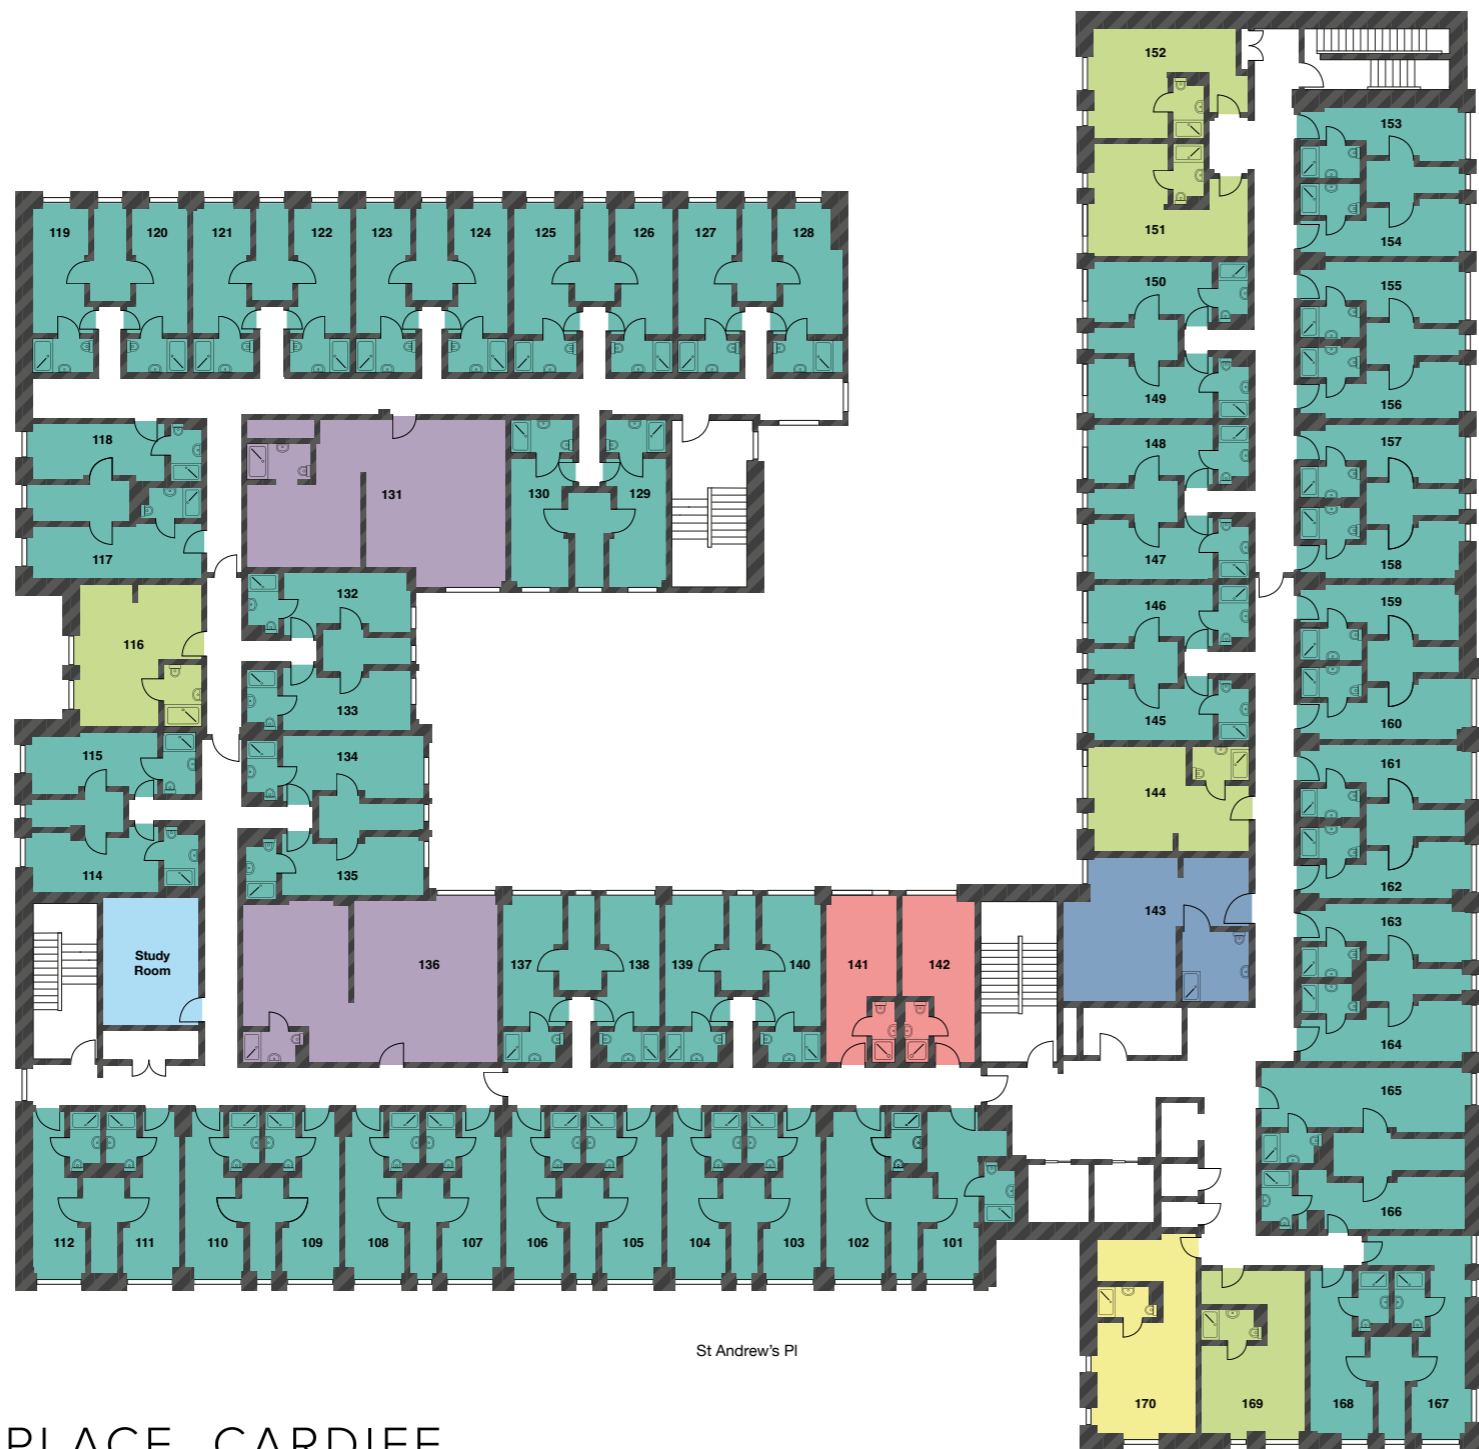

Park Grove

- Club 2-Bed Apartment
- Standard Plus 2-Bed Apartment
- Standard Studio
- Premium Studio
- Large Studio
- Extra Large Studio
- Platinum 1-Bed Apartment
- Communal Area

St Andrew's Pl

## CROWN PLACE, CARDIFF LOWER GROUND FLOOR

PRIMA\VIDAE

- Standard 2-Bed Apartment
- Standard Studio
- Premium Studio
- Large Studio
- Extra Large Studio
- Platinum 1-Bed Apartment
- Communal Area

CROWN PLACE, CARDIFF  
**GROUND FLOOR**

Park Grove

St Andrew's Pl

- Standard 2-Bed Apartment
- Standard Studio
- Premium Studio
- Large Studio
- Extra Large Studio
- Platinum 1-Bed Apartment
- Communal Area

CROWN PLACE, CARDIFF  
**FIRST FLOOR**

CROWN PLACE, CARDIFF  
**SECOND FLOOR**

- Standard Plus 2-Bed Apartment
- Standard Studio
- Premium Studio
- Large Studio
- Extra Large Studio
- Platinum 1-Bed Apartment
- Communal Area