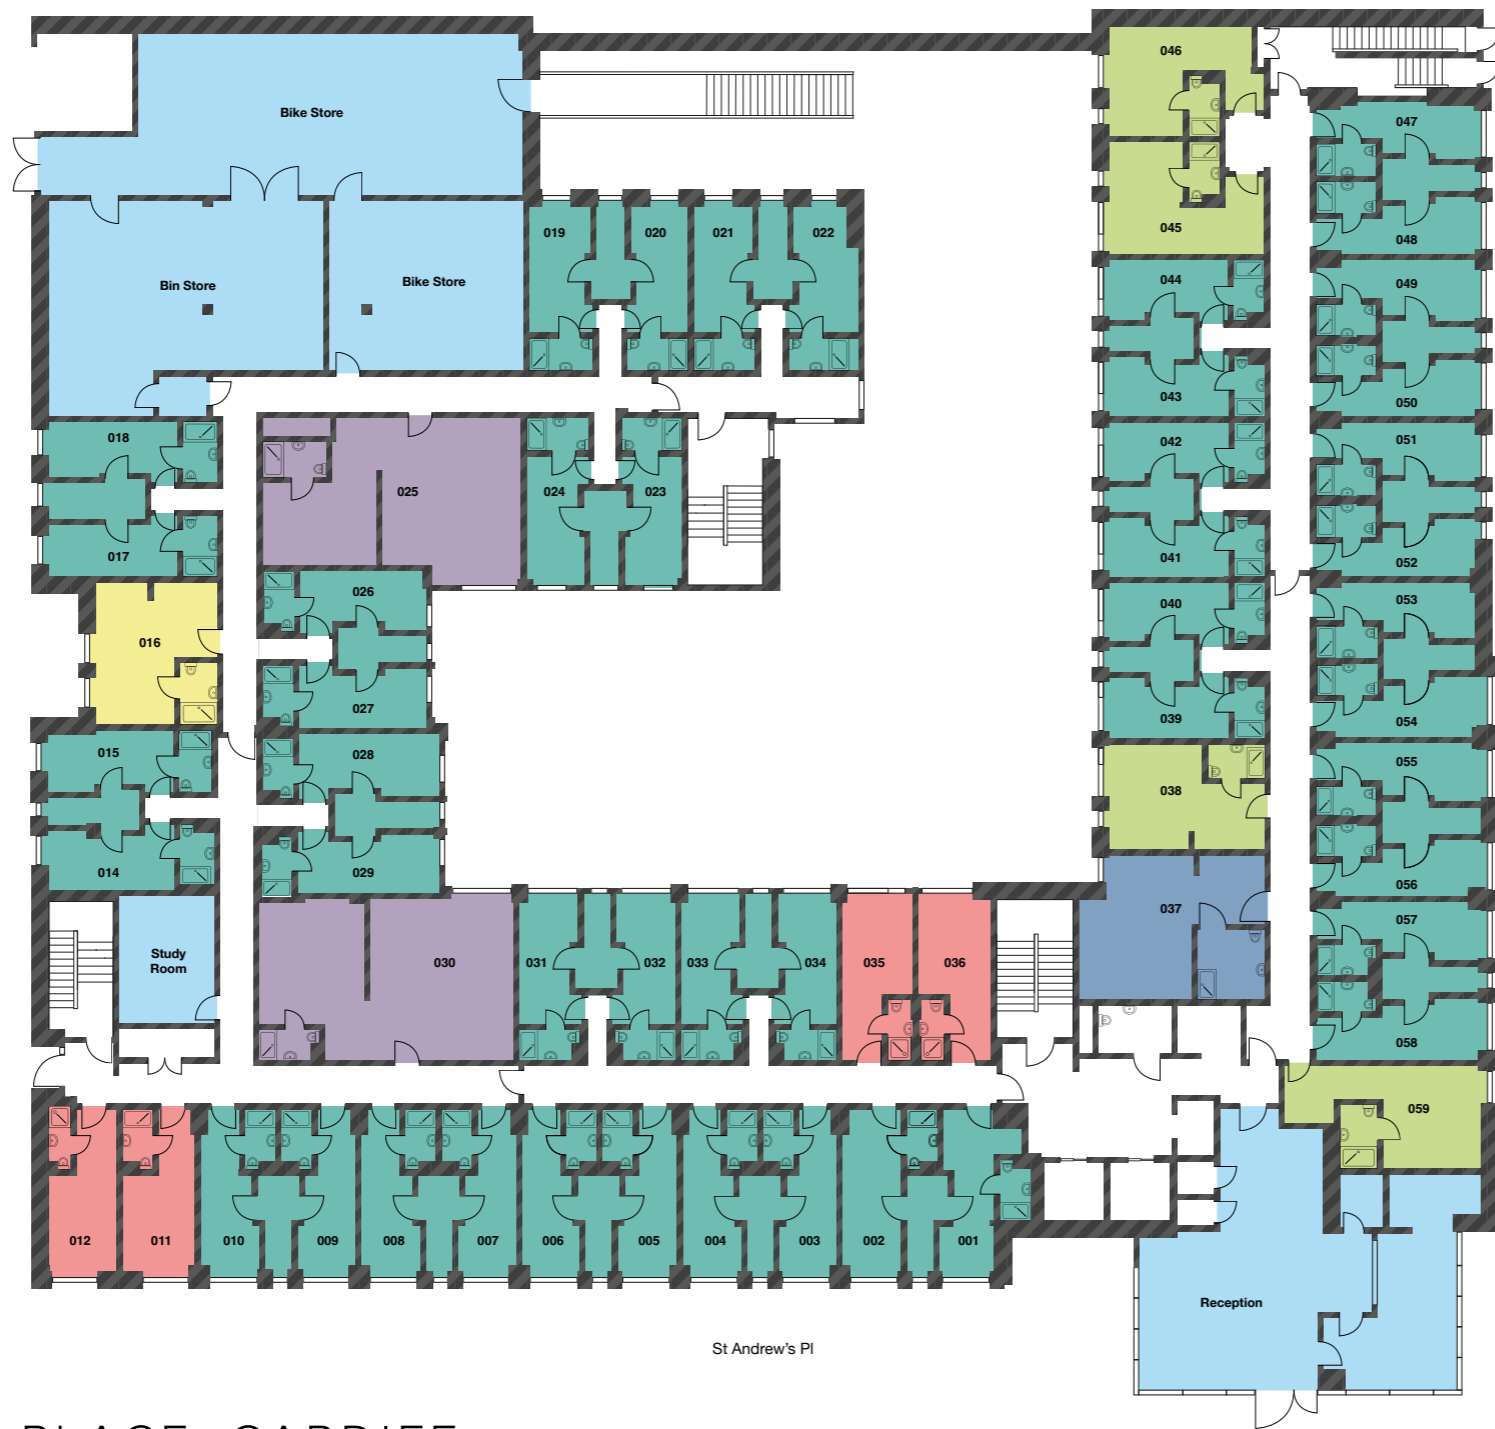

Park Grove

- Club 2-Bed Apartment
- Standard Plus 2-Bed Apartment
- Standard Studio
- Premium Studio
- Large Studio
- Extra Large Studio
- Platinum 1-Bed Apartment
- Communal Area

St Andrew's Pl

## CROWN PLACE, CARDIFF LOWER GROUND FLOOR

PRIMA\VIDAE

- Standard 2-Bed Apartment
- Standard Studio
- Premium Studio
- Large Studio
- Extra Large Studio
- Platinum 1-Bed Apartment
- Communal Area

CROWN PLACE, CARDIFF  
**GROUND FLOOR**

Park Grove

St Andrew's Pl

- Standard 2-Bed Apartment
- Standard Studio
- Premium Studio
- Large Studio
- Extra Large Studio
- Platinum 1-Bed Apartment
- Communal Area

CROWN PLACE, CARDIFF  
**FIRST FLOOR**

CROWN PLACE, CARDIFF  
**SECOND FLOOR**

- Standard Plus 2-Bed Apartment
- Standard Studio
- Premium Studio
- Large Studio
- Extra Large Studio
- Platinum 1-Bed Apartment
- Communal Area