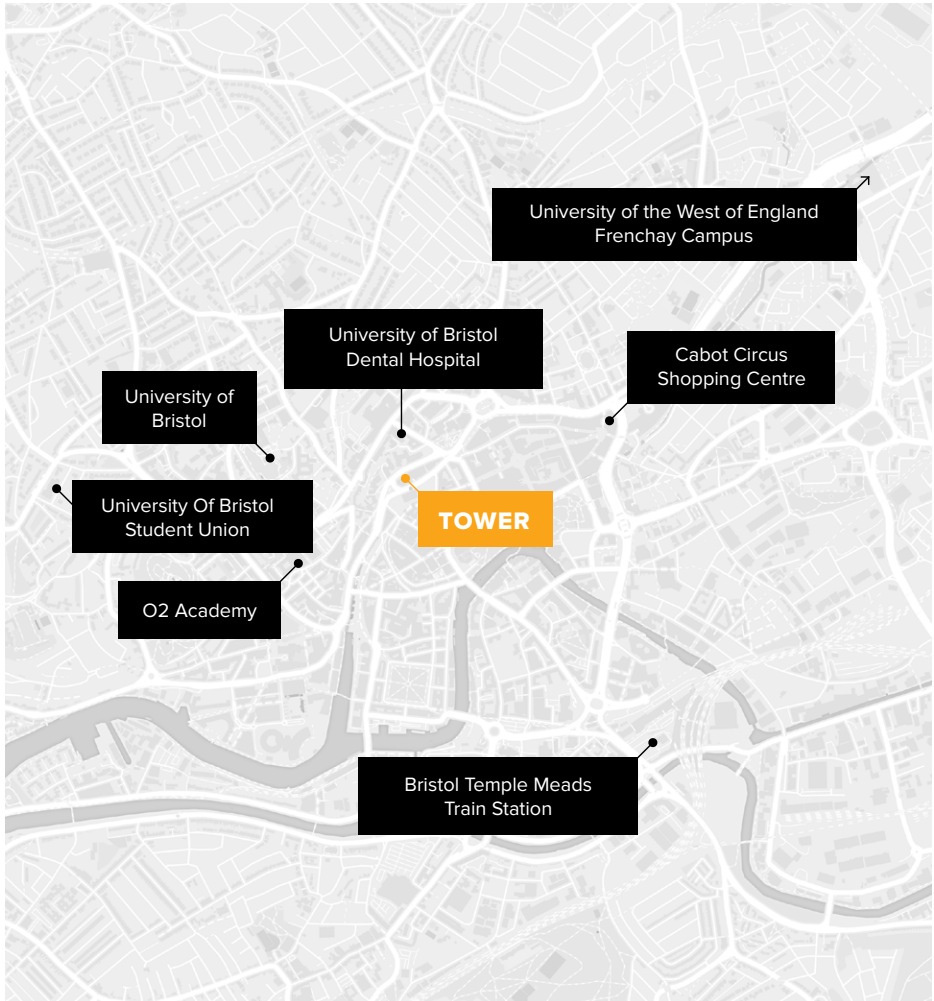

## BRISTOL STUDENT LIVING **REDEFINED**

Tower by Collegiate offers stylish, campus-focused student living in Bristol's city centre. It's about meeting new people, trying new things and always succeeding. Welcome to the ultimate student experience.

## ABOUT

Tower by Collegiate in Bristol offers elegant and innovative design-led apartments, which provide relaxing and spacious exceptional student accommodation.

The high-specification student apartments come with pioneering social spaces, such as a private on-site gym, games room, in-house cinema, open study areas, laundry and more.

Tower by Collegiate provides a Bristol city centre home like no other with a number of unique spaces to help you enjoy down-time and focus on your studies.

  
**TOWER**  
PRIMA\VIDAE

Tower by Collegiate offers superior student living for UWE and University of Bristol students and is on a direct UWE bus route.