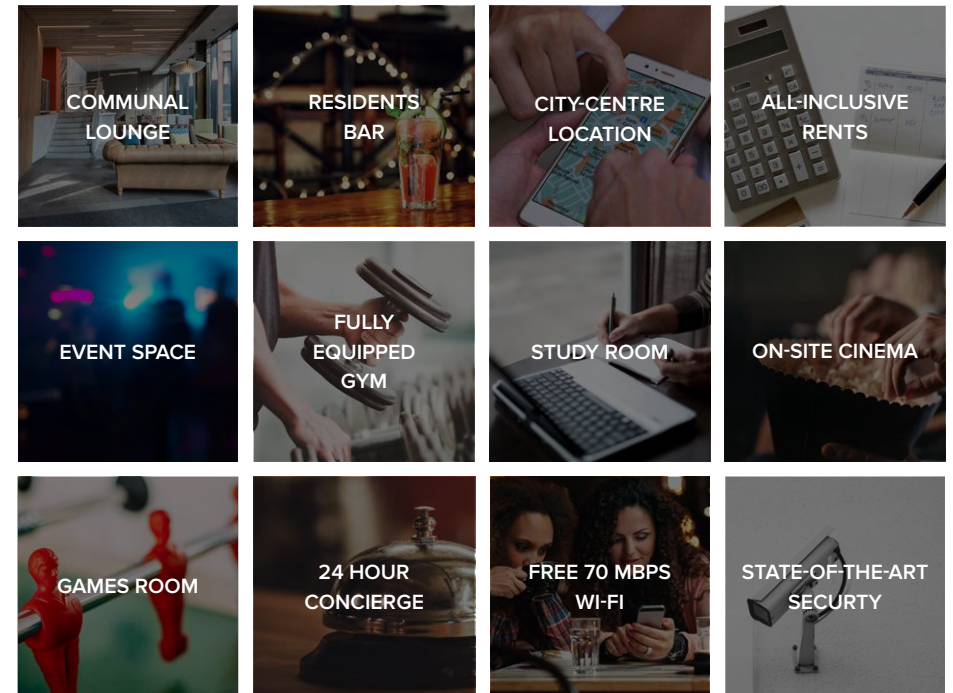

AMENITIES

We want to ensure our students live in an exceptionally comfortable & enjoyable environment; therefore Tower is comprised of a number of expertly tailored social spaces and practical areas.

Tower by Collegiate provides a Bristol city centre home like no other with a number of unique spaces to help you enjoy down-time and focus on your studies.