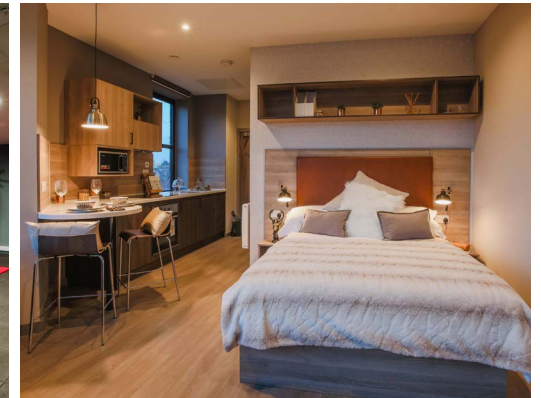

COLLEGIATE
New Century Place

Life starts here
*Discover exceptional
student living*

YOUR UNI HOME

Boutique Collection

New Century Place *Reading*

Live the difference

Our stylish student accommodation delivers everything you need (and didn't realise you needed) to ensure your university experience is enriched with the finer things in life. You'll find Collegiate New Century Place in a perfect city-centre location and close to the University of Reading.

Dinner party room

Private fitness suite

Residents' club lounge

Quiet study rooms

Laundry room

External sun terraces

State-of-the-art security

Spacious 3/4 beds

All-inclusive rents

High-speed broadband & Wi-Fi

Bespoke room features

Collegiate New Century Place, East Street, Reading, RG1 4ET

Secure your room

As places are going fast we would advise you to book as early as possible so we can make certain you will get the accommodation of your dreams for the next academic year.