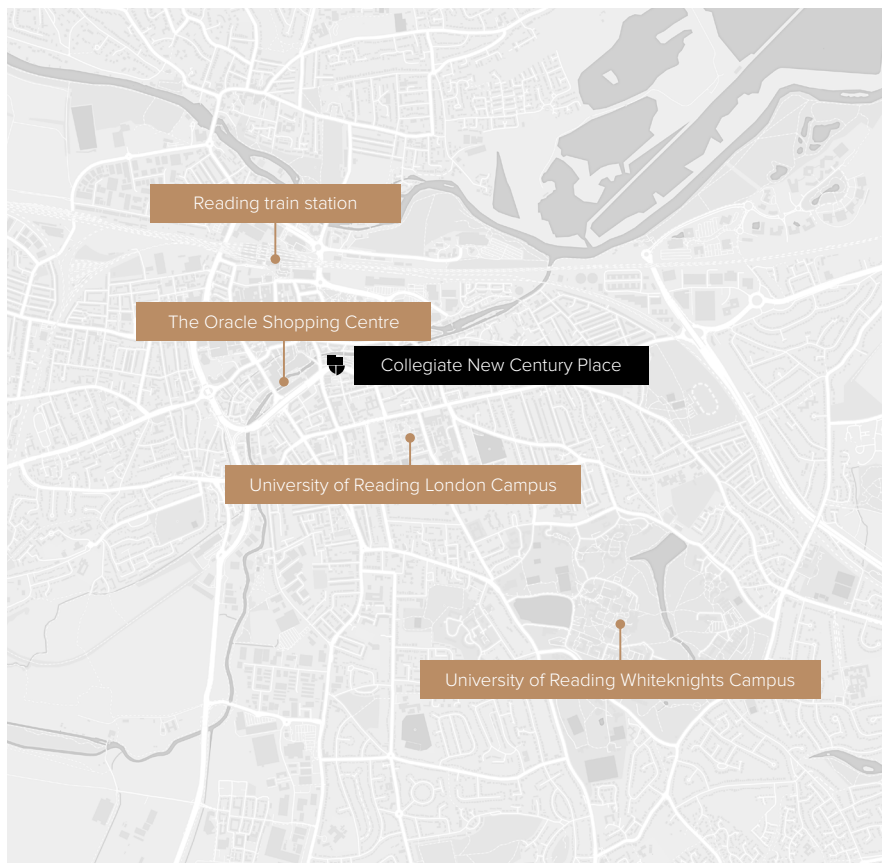

Arrange a viewing

Contact our friendly on-site team to arrange a viewing so you can discover outstanding student living at Collegiate New Century Place!

COLLEGIATE
New Century Place