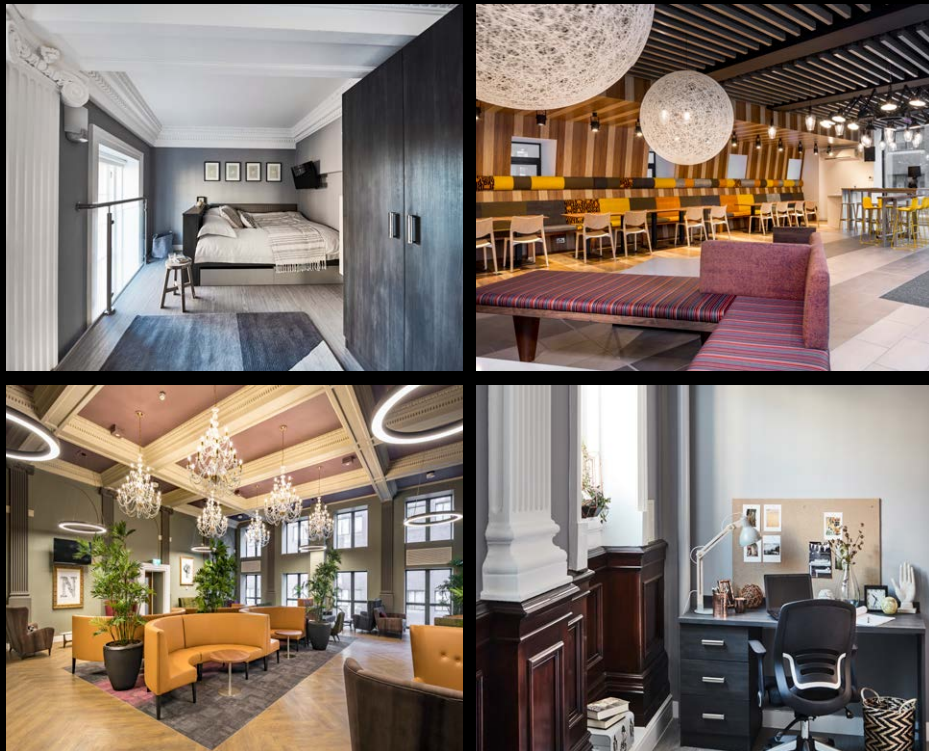

## NEWCASTLE STUDENT LIVING **REDEFINED**

Plummer House by Collegiate offers superior, campus-focused student living in Newcastle's city centre. It's about meeting new people, trying new things and always succeeding. Welcome to the ultimate student experience.

## ABOUT

Plummer House by Collegiate in Newcastle offers elegant and innovative design-led apartments, which provide relaxing, spacious and exceptional student accommodation.

The high-specification student residence comes with pioneering social spaces, such as a private on-site gym, games room, in-house cinema, study room, and more.

## AMENITIES

Our social spaces have been expertly crafted to help you maximise your downtime, from the laid-back luxury of the cinema room to the stylish modern VIP bar, fully-equipped gym and inspirational common areas.