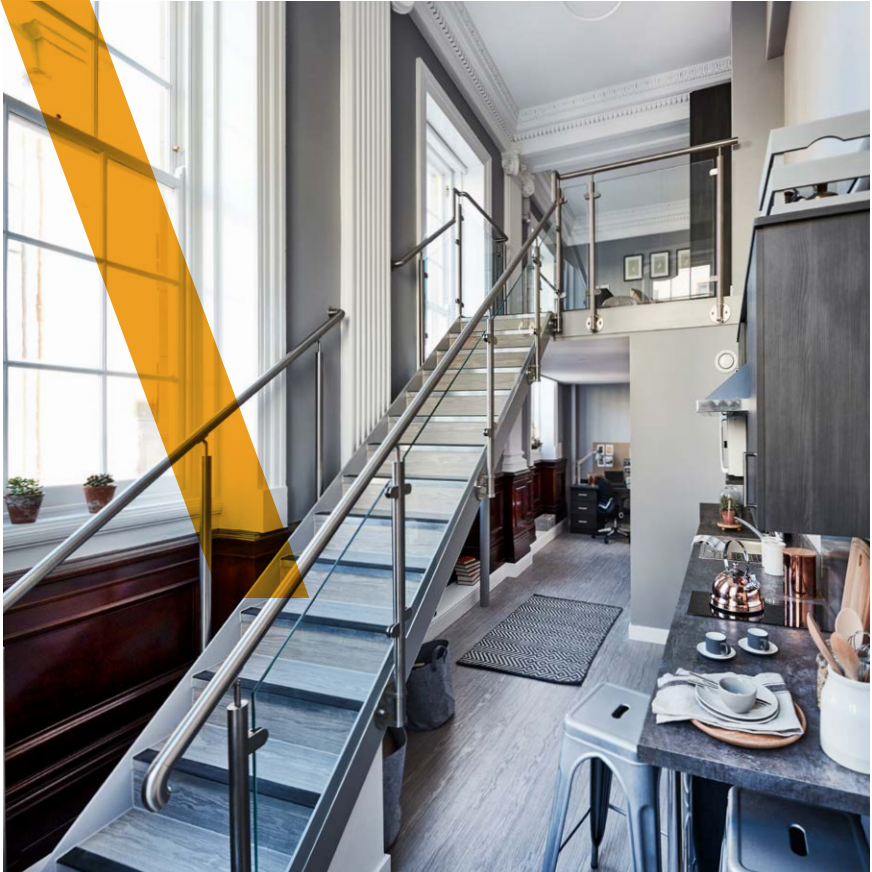

PLUMMER HOUSE

PRIMA\VIDAE

NEWCASTLE STUDENT LIVING **REDEFINED**

Plummer House by Collegiate offers superior, campus-focused student living in Newcastle's city centre. It's about meeting new people, trying new things and always succeeding. Welcome to the ultimate student experience.