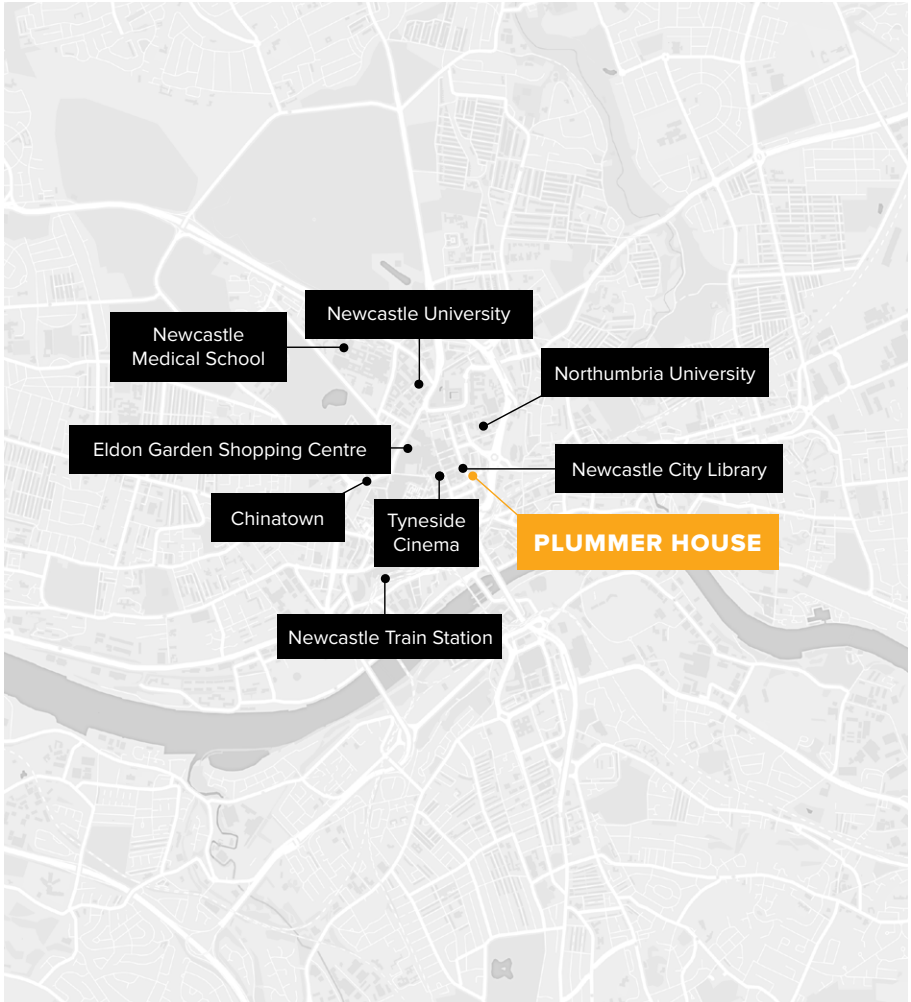

## NEWCASTLE STUDENT LIVING **REDEFINED**

Plummer House by Collegiate offers superior, campus-focused student living in Newcastle's city centre. It's about meeting new people, trying new things and always succeeding. Welcome to the ultimate student experience.

@PlummerHousePrimaVidae | Collegiate-ud

  
**PLUMMER  
HOUSE**  
PRIMA\VIDAE

Plummer House by Collegiate is located right in the heart of the Newcastle's city centre providing easy access to Newcastle University and to the University of Northumbria.