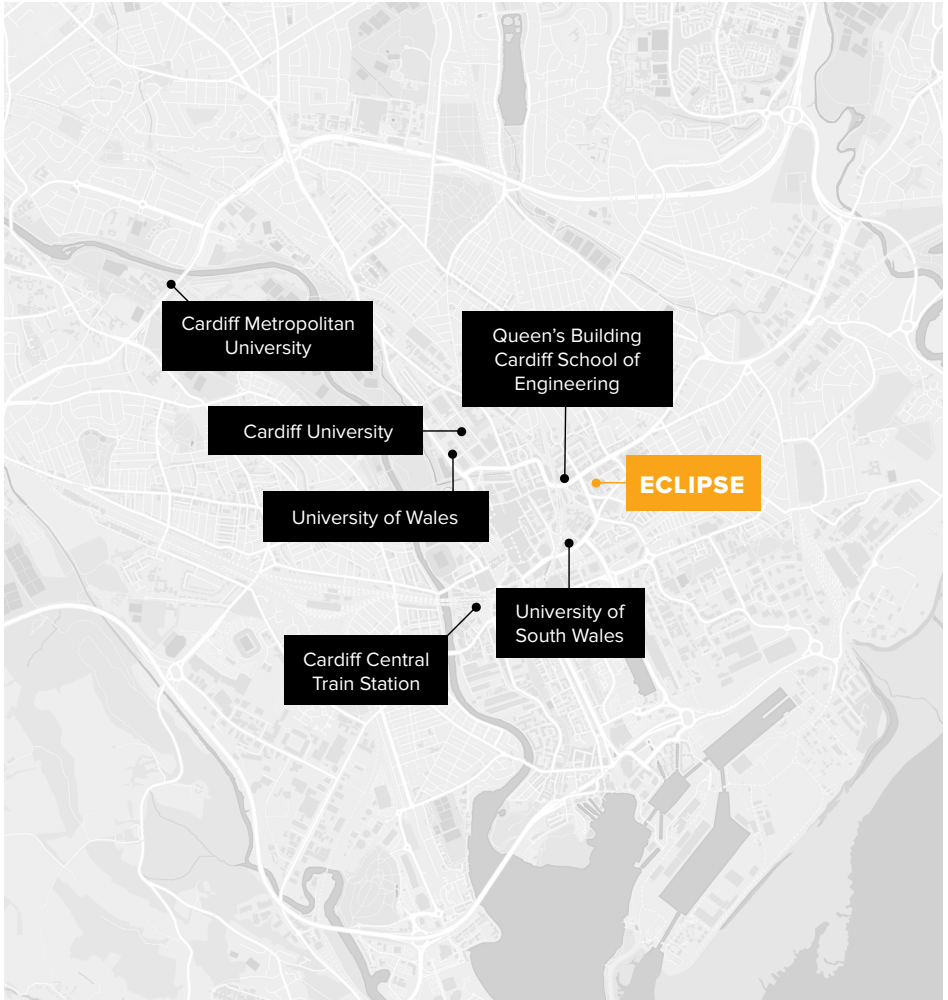

STATE-OF-THE-ART SECURITY

ECLIPSE

PRIMAVIDAE

Eclipse by Prima Vidae is located just a short walk from both the University of Cardiff and University of South Wales.